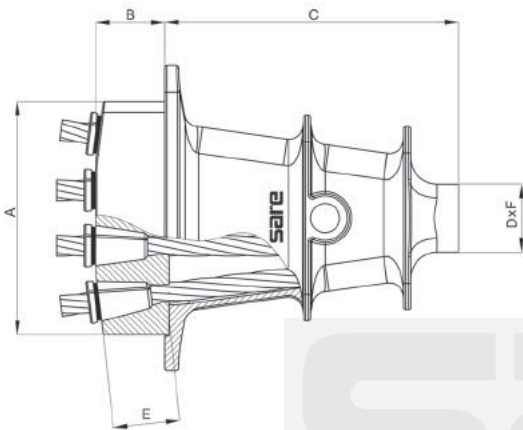

FL-F Series (Flat Type) - Technical Details

Model No.	A mm	B mm	C mm	DxF mm	E mm
FL-3F/05	130	47	195	72x20	47
FL-4F/05	168	50	234		
FL-5F/05	205	50	245		
FL-3F/06	130	47	195		
FL-4F/06	168	50	234		
FL-5F/06	205	50	245	90x20	

FL-F Series - Order Numbers

Group Model No.	Product Description		Order Number
FL-3F/06	3 Strand 855 kN Flat Type Post Tension Set		FL.60-3F02
	AH-3F	Flat Type Anchor Head	AH.60-03.02
	Nu.D-3FIB-F	Flat Iron Block	IBF6062-03F02
	Nu.D-06W	Wedges	PTW.06-00
FL-4F/06	4 Strand 1140 kN Flat Type Post Tension Set		FL.60-4F02
	AH-4F	Flat Type Anchor Head	AH.60-04.02
	Nu.D-4FIB-F	Flat Iron Block	IBF6062-04F02
	Nu.D-06W	Wedges	PTW.06-00
FL-5F/06	5 Strand 1425 kN Flat Type Post Tension Set		FL.60-5F02
	AH-5F	Flat Type Anchor Head	AH.60-05.02
	Nu.D-5FIB-F	Flat Iron Block	IBF6062-05F02
	Nu.D-06W	Wedges	PTW.06-00