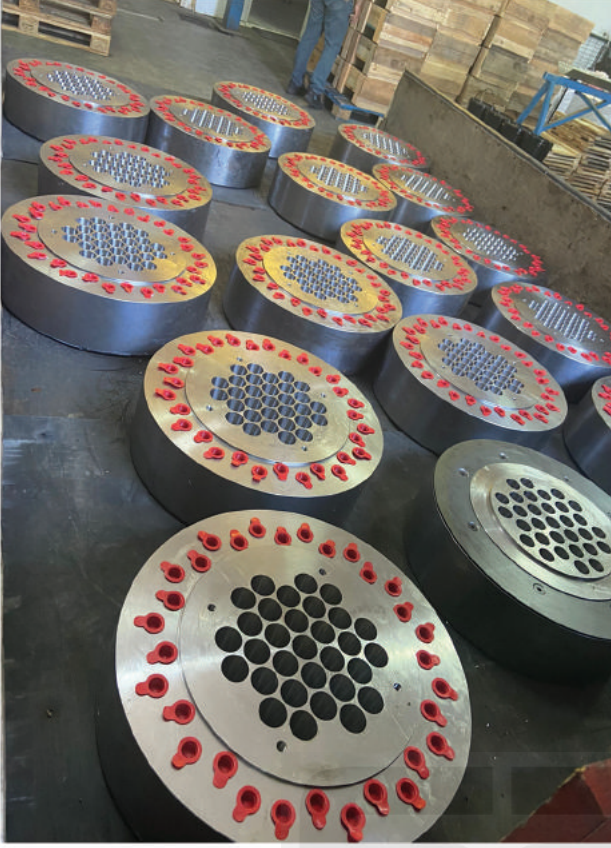

SARE GLOBAL POSTTENSION SYSTEMS

-TECHNICAL DETAILS-

sare[®]
GLOBAL
High quality Turkish brand

DATA SHEET

CG SERIES

COUPLER

TYPE

POST-TENSION

SYSTEMS

CG / 12 Set

CG-9 | 9 Halat
9 Strand

CG-12 | 12 Halat
12 Strand

CG-15 | 15 Halat
15 Strand

CG-19 | 19 Halat
19 Strand

Coupler setleri 0,5", 0,6" ve 0,62" için ayrı uygunlukta ve 9-31 halat arası toplam 7 modelden oluşmaktadır.

Tüm coupler modelleri yüksek dayanımlı özel çelik malzemeden yapılmakta ve kendi üretim tesislerimizde imal edilmektedirler.

Coupler sets consist of 7 models in total, suitable for 0,5", 0,6" and 0,62" and 9-31 ropes.

All coupler models are made from high strength special steel material and manufactured in our own production facilities.

CG-22 | 22 Halat
22 Strand

CG-27 | 27 Halat
27 Strand

CG-31 | 31 Halat
31 Strand

CG Series - Technical Details