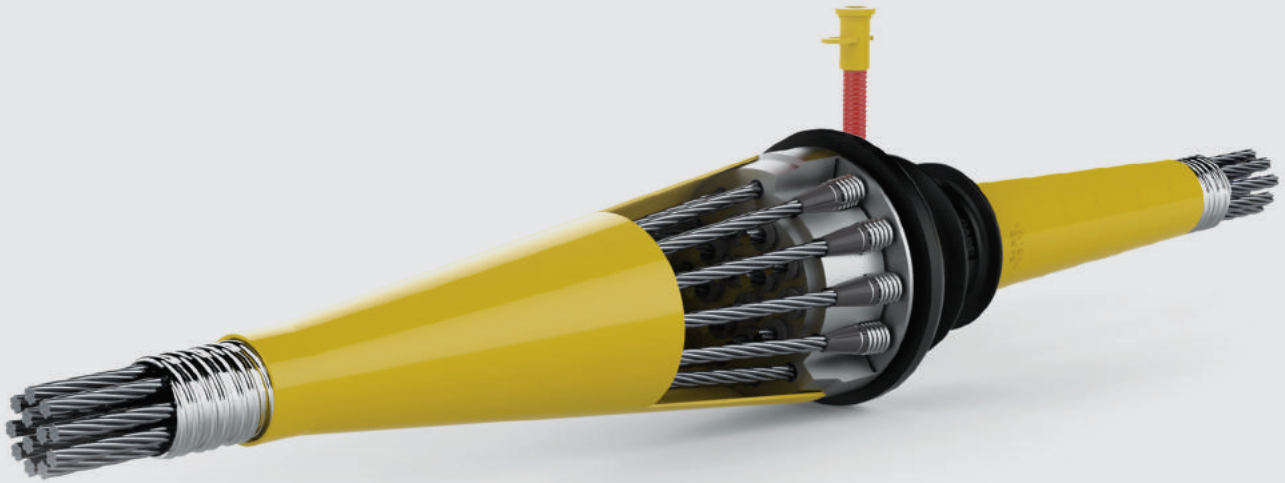

SARE GLOBAL POSTTENSION SYSTEMS

-TECHNICAL DETAILS-

sare[®]
GLOBAL
High quality Turkish brand

DATA SHEET

CG SERIES

COUPLER

TYPE

POST-TENSION

SYSTEMS

CG / 12 Set

CG-9 | 9 Halat
9 Strand

CG-12 | 12 Halat
12 Strand

CG-15 | 15 Halat
15 Strand

CG-19 | 19 Halat
19 Strand

Coupler setleri 0,5", 0,6" ve 0,62" için ayrı uygunlukta ve 9-31 halat arası toplam 7 modelden oluşmaktadır.

Tüm coupler modelleri yüksek dayanımlı özel çelik malzemeden yapılmakta ve kendi üretim tesislerimizde imal edilmektedirler.

Coupler sets consist of 7 models in total, suitable for 0,5", 0,6" and 0,62" and 9-31 ropes.

All coupler models are made from high strength special steel material and manufactured in our own production facilities.

CG-22 | 22 Halat
22 Strand

CG-27 | 27 Halat
27 Strand

CG-31 | 31 Halat
31 Strand

CG Series - Technical Details