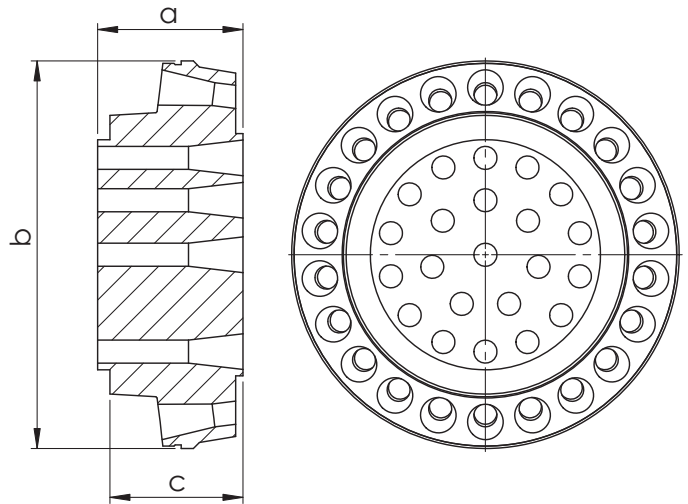

All coupler models are made from high strength special steel material and manufactured in our own production facilities.

CG-22 | 22 Halat
22 Strand

CG-27 | 27 Halat
27 Strand

CG-31 | 31 Halat
31 Strand

CG Series - Technical Details

Model No.		CG-9	CG-12	CG-15	CG-19	CG-22	CG-27	CG-31
Number of Strand		9	12	15	19	22	27	31
a	mm	110	110	117	122	122	127	132
b	mm	232	250	262	282	327	342	392
c	mm	105	105	112	114	114	117	122

GLOBAL
High quality Turkish brand