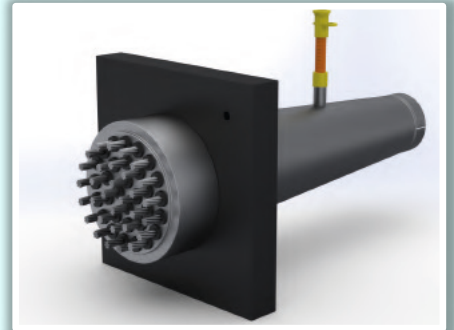

SARE GLOBAL POSTTENSION SYSTEMS

-TECHNICAL DETAILS-

sare[®]
GLOBAL
High quality Turkish brand

DATA SHEET

CG SERIES

COUPLER

TYPE

POST-TENSION

SYSTEMS

CG / 12 Set

CG-9 | 9 Halat
9 Strand

CG-12 | 12 Halat
12 Strand

CG-15 | 15 Halat
15 Strand

CG-19 | 19 Halat
19 Strand

Coupler setleri 0,5", 0,6" ve 0,62" için ayrı uygunlukta ve 9-31 halat arası toplam 7 modelden oluşmaktadır.

Tüm coupler modelleri yüksek dayanımlı özel çelik malzemeden yapılmakta ve kendi üretim tesislerimizde imal edilmektedirler.

Coupler sets consist of 7 models in total, suitable for 0,5", 0,6" and 0,62" and 9-31 ropes.

All coupler models are made from high strength special steel material and manufactured in our own production facilities.

CG-22 | 22 Halat
22 Strand

CG-27 | 27 Halat
27 Strand

CG-31 | 31 Halat
31 Strand

CG Series - Technical Details